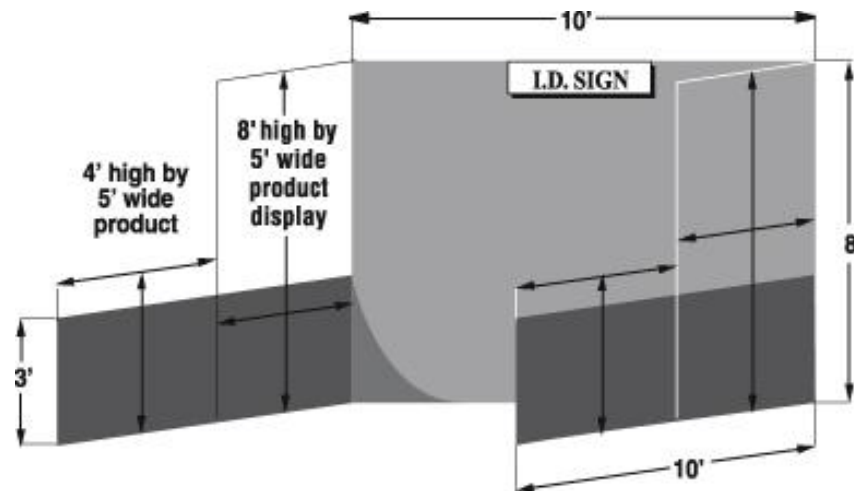

## Height Restrictions

The front five feet of your exhibit may not exceed FOUR feet in height.

**All exhibits must have floor covering.**

**Maximum height for any product, display or sign is EIGHT FEET.**

### Height Limitation Exceptions:

1. If you have three or more booths in a row, you may have 8' high displays to the front of the booth except within 10' of where your exhibit adjoins other exhibits. So if you have three booths, your center booth may be 8' high to the front of the booth. With four booths, the center two booths may be 8' high to the front of the booth.
2. Your exhibit height may be 8' to the front of your exhibit WITH THE APPROVAL OF SHOW MANAGEMENT AND THE ADJOINING EXHIBITOR. If you wish to exceed the height limitation and have not contacted show management, come to the show office BEFORE setting up your exhibit.